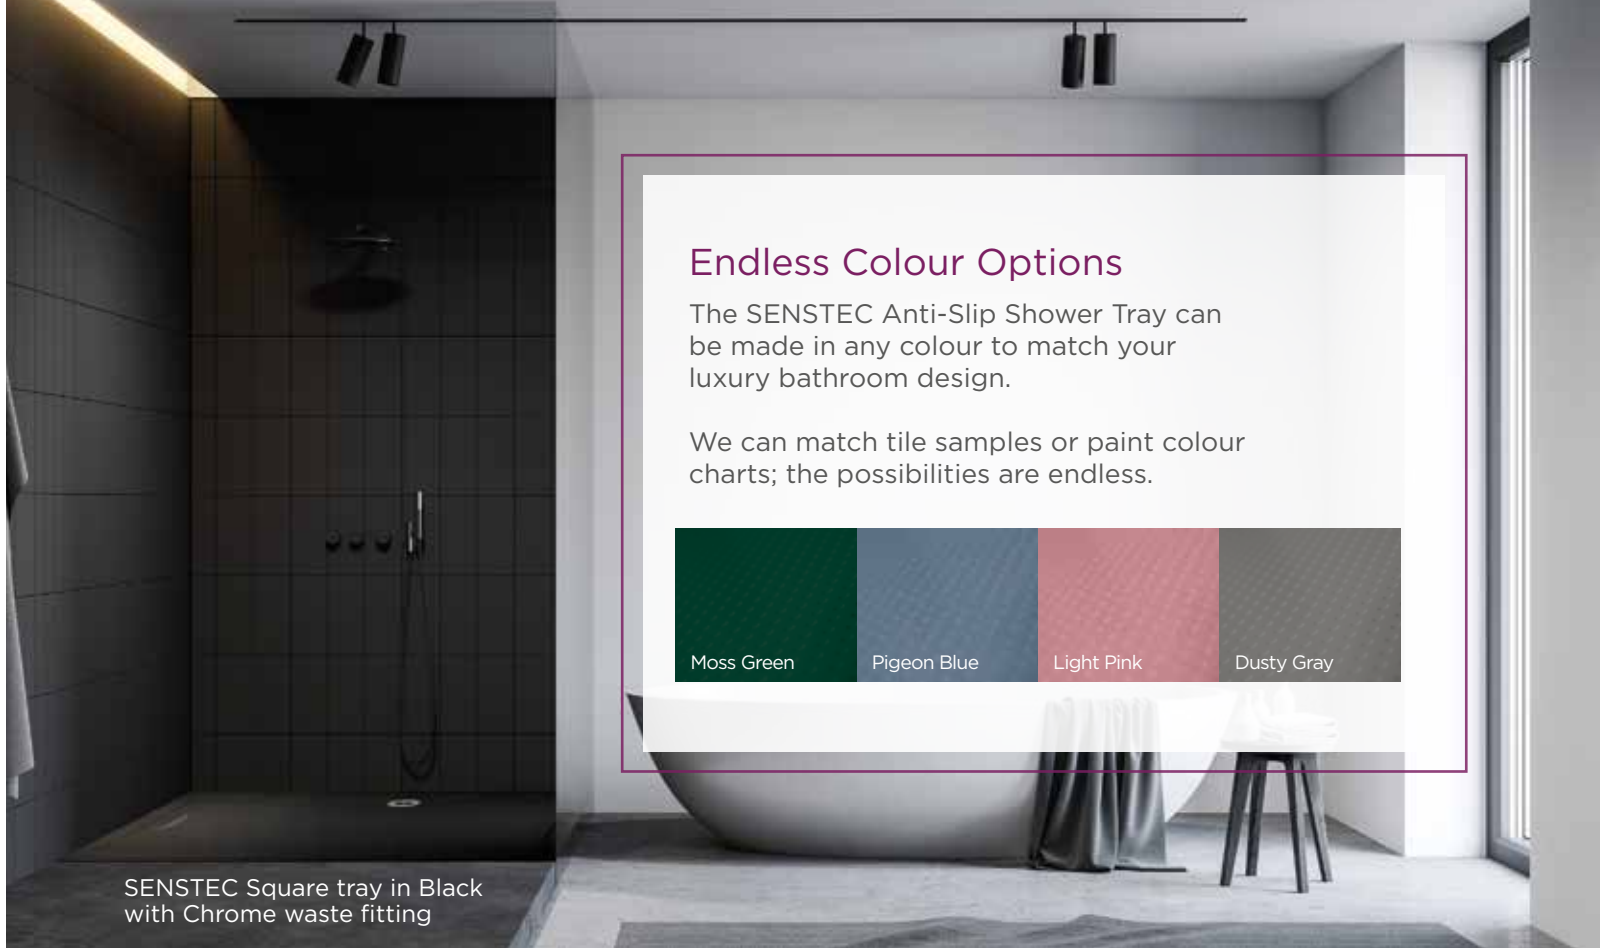

Moss Green

Pigeon Blue

Light Pink

Dusty Gray

SENSTEC Square tray in Black with Chrome waste fitting

Endless Colour Options

The SENSTEC Anti-Slip Shower Tray can be made in any colour to match your luxury bathroom design.

We can match tile samples or paint colour charts; the possibilities are endless.